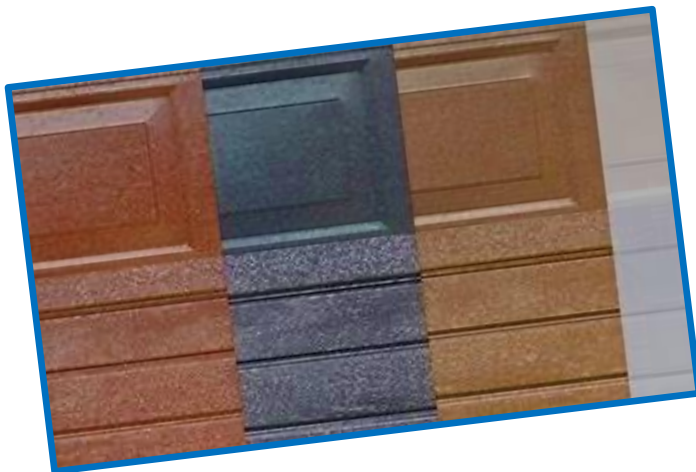

now only

R 9 500.00

(saving you R 1 000.00)

Patterns Available

SLATTED / BLOCK

Colours Available BROWN/CHARCOAL/

BRONZE/WHITE

(colours may vary)